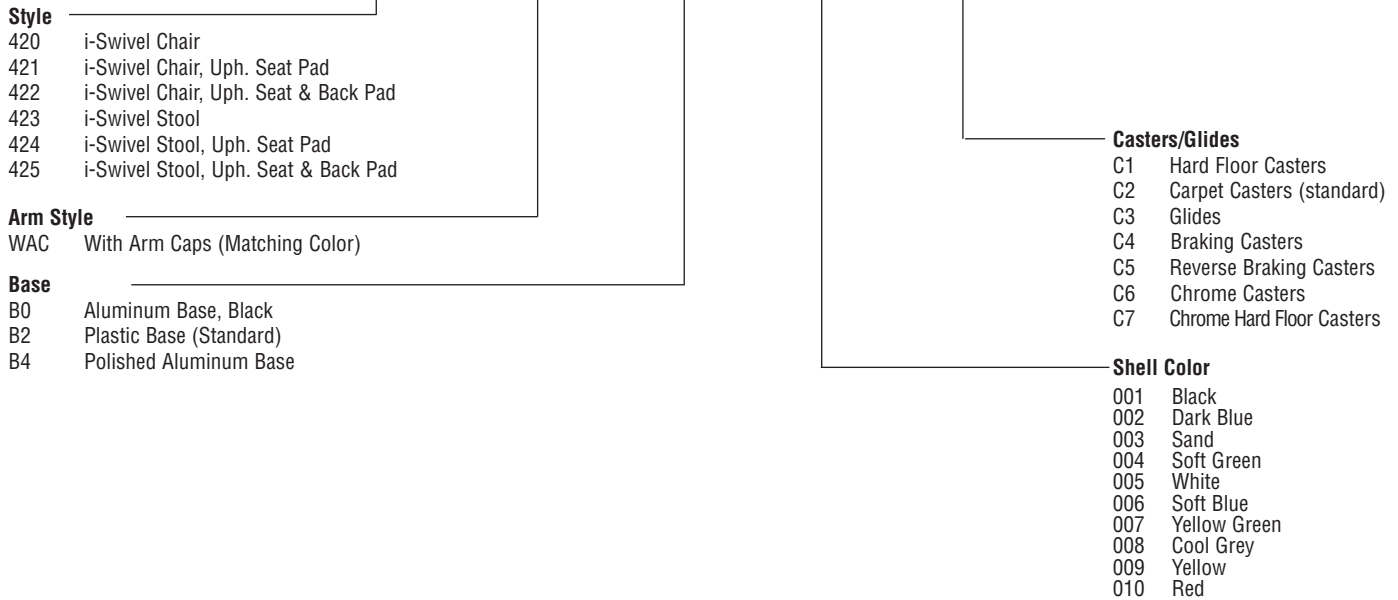

i-Swivel

How to Build an i-Swivel Product Number

420 - WAC - B2 - 001 - C2

Features

Swivel / Tilt Mechanism (except Stool)
 High Impact Polypropylene Seat and Back
 Upholstered Seat and Back Pads Optional
 Color Matched Injection Molded Arms