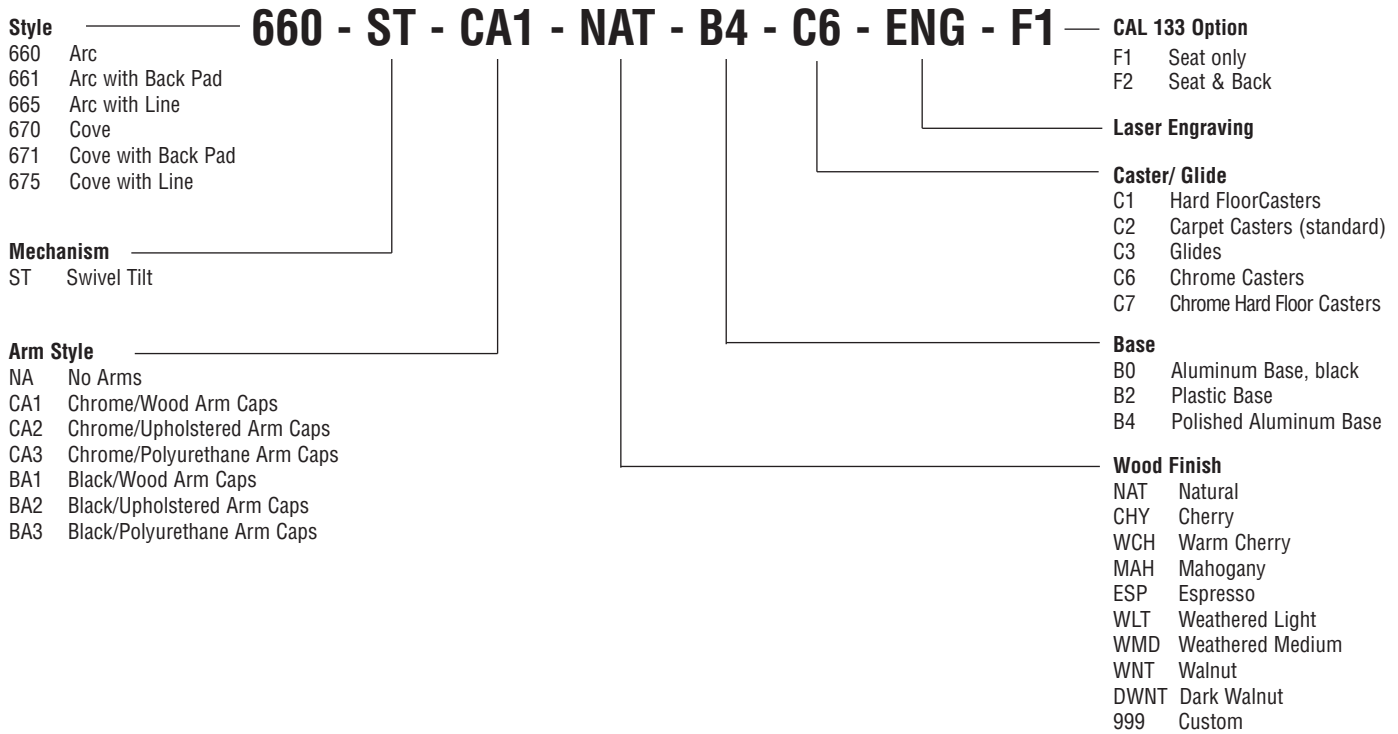

Zag Moves

How to Build a Zag Moves Product Number

Features

- Two Back Shapes
- Seat Pad Standard
- Back Pad Optional
- Decorative Line Cut(s) Optional
- Custom Laser Engraving of Wood Backs
- Pneumatic Seat Height Adjustment
- Swivel Tilt Mechanism with Lock
- Nine Standard Wood Finishes
- Wood, Upholstered or Polyurethane Arm Caps
- Five Star Die Cast Aluminum Base
- Hooded Dual Wheel Casters
- Meets ANSI/BIFMA Standards
- CAL117 Standard, CAL133 Optional
- Lifetime Structural Warranty