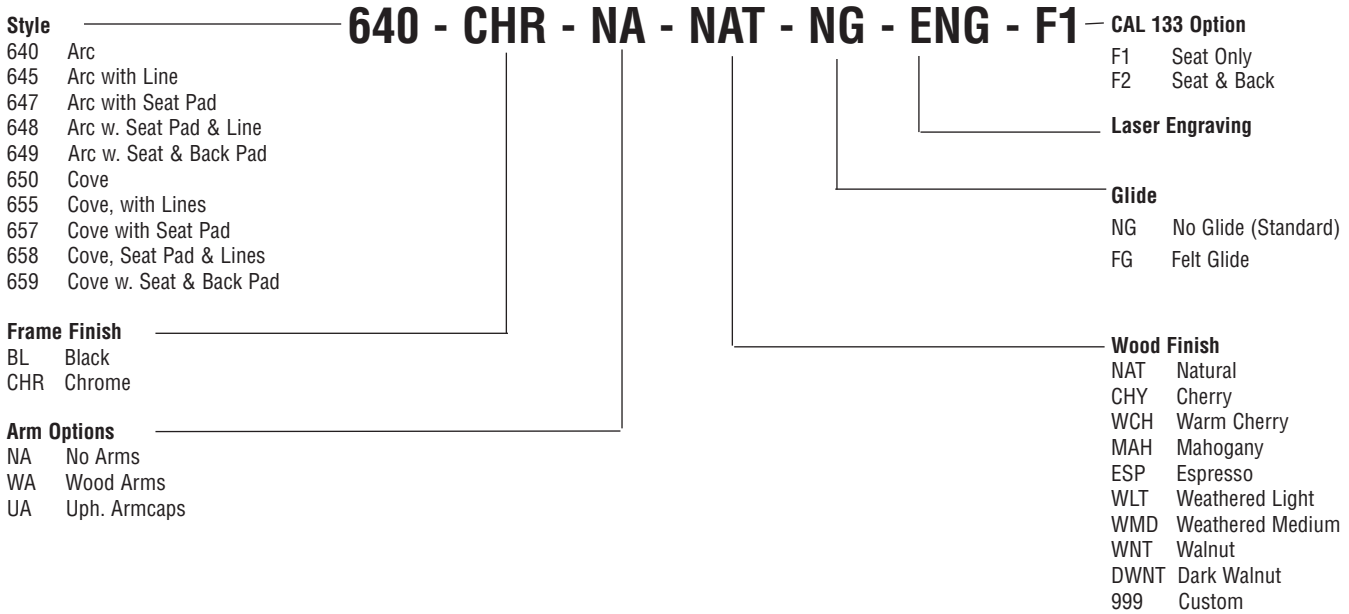

How to Build a Zag Number

Features

Two Back Shapes
 Seat and Back Pad Optional
 Nine Standard Wood Finishes
 Wood Arm Caps
 Upholstered Arm Caps Optional
 Optional Felt Glides (factory installed)
 Stack On Floor, 5 Arm, 10 Armless
 Stack On Dolly, 8 Arm, 12 Armless

Dimensions

Seat	18"D x 18"W x 18"H
Back	17"H x 18"W
Overall Size	35H x 21.5W x 23D
C.O.M	.8 yds per Seat & Back or for every 2 seats
C.O.L.	6 sqft. for each Seat or Back

Zag

Arc

C.O.M
Grade 20 Grade 60 Grade 80 Grade A Grade B Grade C Grade D Grade E Leather COL