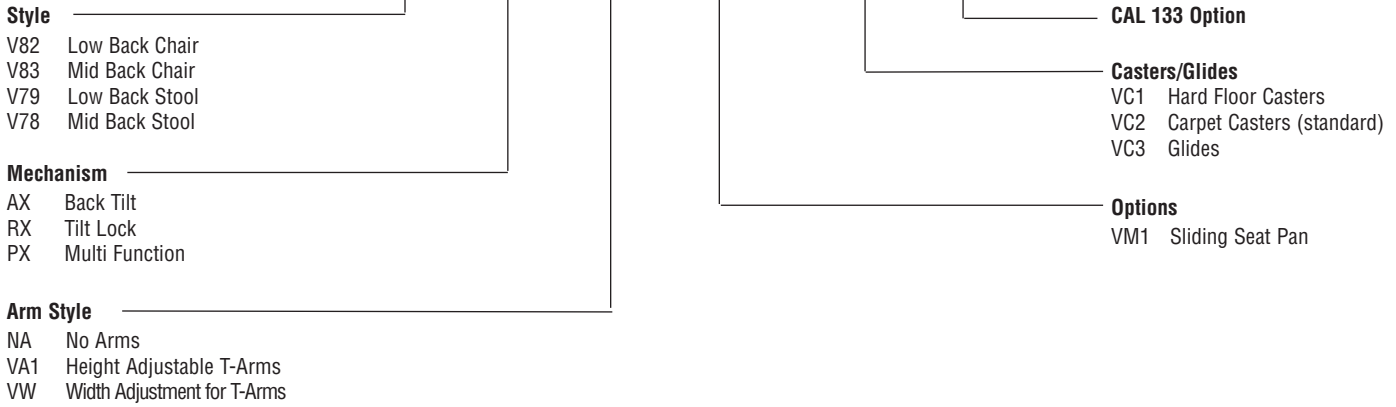

Value Line

How to build a Value Line Number

V82 - AX - VA1 - VM1 - VC2 - F1

Features

- Two Back Heights
- Backs anatomically contoured, lumbar support, height adjustable
- Seat anatomically contoured, waterfall edge, pneumatically adjustable
- Three Mechanisms
- Padded Polyurethane Arms are height adjustable, width adjustment optional
- Five Star scuff resistant reinforced nylon base
- Hooded Dual Wheel Casters
- Meets ANSI/BIFMA Standards
- CAL117 Standard, CAL133 Optional
- Lifetime Structural Warranty

Dimensions

V82 Low Back Chair		V83 Mid Back Chair		V78 Mid Back Stool		V79 Low Back Stool	
Seat	17.5"D x 19"W	Seat	17.5"D x 19"W	Seat	17.5"D x 19"W	Seat	17.5"D x 19"W
Seat Height	16.5" - 21.5"	Seat Height	16.5" - 21.5"	Seat Height	18" - 26"	Seat Height	18" - 26"
Back	15.5" x 17"W	Back	18.5" x 17"W	Back	18.5" x 17"W	Back	15.5" x 17"W
Back Adjustment	3"	Back Adjustment	3"	Back Adjustment	3"	Back Adjustment	3"
Overall Size	23"W x 21"D (with arm rests)	Overall Size	23"W x 21"D (with arm rests)	Overall Size	23"W x 21"D (with arm rests)	Overall Size	23"W x 21"D (with arm rests)
COM	1 yards	COM	1 yards	COM	1 yards	COM	1 yards
COL	17 sqft.	COL	17 sqft.	COL	17 sqft.	COL	17 sqft.

PX Mechanism
Independent Back & Seat
Free Floating Swivel/Tilt
Tension Control

RX Mechanism
Swivel / Tilt Action

Value Line

C.O.M
Grade 20 Grade 60 Grade 80 Grade A Grade B Grade C Grade D Grade E Leather COL