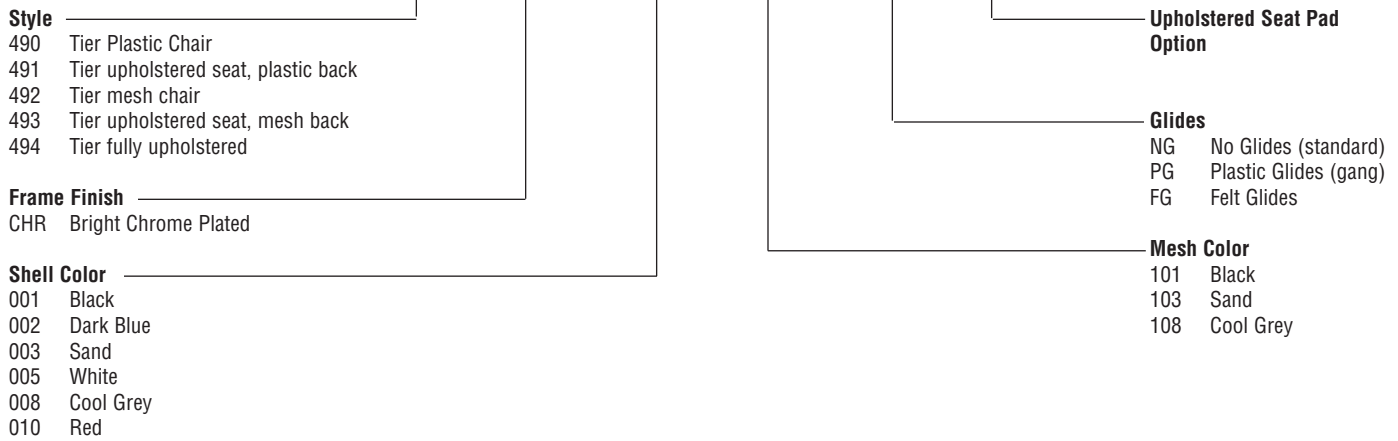

Tier

How to Build a Tier Product Number

490 - CHR - 001 - 101 - PG - USP

Features

- Anatomically Contoured Polypropylene Seat and Back
- Two Upholstered Seat Options (Fully Wrapped Seat or Upholstered Pad)
- High Density Stacking Chairs
- Stacks 10 High on Floor, 45 High on Storage Dolly
- Meets ANSI/BIFMA Standards
- CAL 133 Option Available, Minimum Quantities & Certain Colors Apply. Contact Customer Service for Details.
- Lifetime Structural Warranty

C.O.M
 Grade 20 Grade 60 Grade 80 Grade A Grade B Grade C Grade D Grade E

Tier Plastic Seat and Back

490-CHR		199							
USP	Upholstered seat pad option +	85	91	101	107	114	122	139	156

Tier Fully Upholstered Seat, Plastic Back

**Tier Fully Upholstered Seat
and Back**

494-CHR	302	310	320	326	334	342	359	376
---------	-----	-----	-----	-----	-----	-----	-----	-----

PRICES:

All prices include freight to the destination (tailgate, within the 48 contiguous states). All published prices are recommended retail prices. Applicable sales taxes are additional. Prices are subject to change without notice.