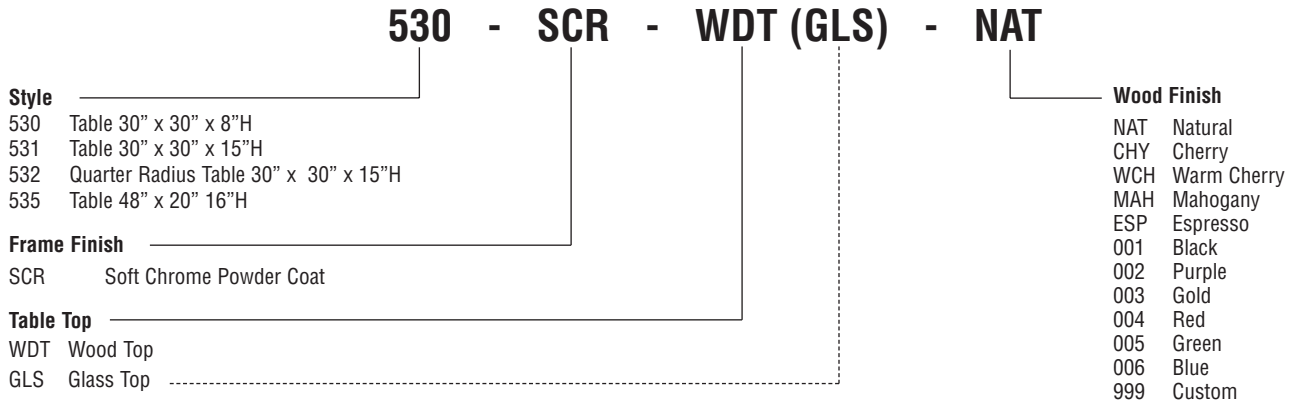

Scape - Tables

Effective Jan-7-2008, Add 5% To List & Option Prices Shown

How to Build a Scape - Table Number

Features

- Sturdy Steel Frame Construction
- Designed to match Scape Lounge Seating
- Table Tops in Wood or Glass
- Lifetime Structural Warranty

Option Pricing

G1	Plastic Glides (1 Set per unit)	$20