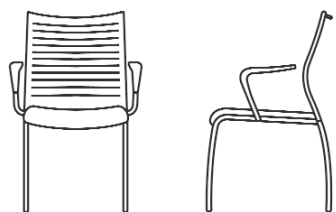

Dimensions

Chair

Seat: 19"D x 18"W x 17.5"H
Back: 20"W x 19"H
Overall Size: 24"D x 24"W x 36"H
20"W w/o arms

COM 8 Yards for every two seats

COL 13 sqft.

Stool

Seat: 19"D x 18"W x 27.5"H
Back: 20"W x 19"H
Overall Size: 24"D x 24.5"W x 46"H
20"W w/o arms

Option Pricing

F1 CAL 133 Fire Rating \$30

C.O.M
 Grade 20 Grade 60 Grade 80 Grade A Grade B Grade C Grade D Grade E Leather COL

Knit Back Stacking Guest Chair, Soft Chrome, Glides

414-SCR-NA-RPG	420	444	474	490	516	541	591	642	735	483
414-SCR-WA-RPG	493	517	547	563	589	614	664	715	808	556

Knit Back Stacking Guest Chair, Black, Glides

414-BL-NA-RPG	420	444	474	490	516	541	591	642	735	483
414-BL-PAB/PAG-RPG	493	517	547	563	589	614	664	715	808	556

Knit Back Stacking Guest Chair, Chrome, Glides