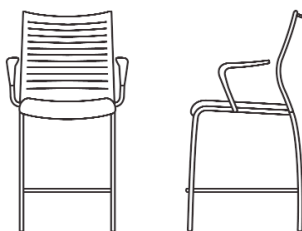

C.O.M
Grade 20 Grade 60 Grade 80 Grade A Grade B Grade C Grade D Grade E Leather COL

**Knit Back Guest Stool, Soft
Chrome, Glides**

416-SCR-NA-RPG	470	494	524	540	566	591	641	692	785	533
416-SCR-WA-RPG	543	567	597	613	639	664	714	765	858	606