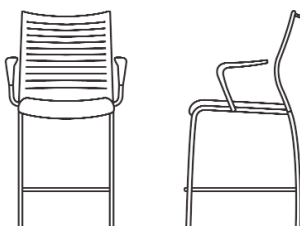

**Knit Back Guest Stool,
Chrome, Glides**

416-CHR-NA-RPG	530	554	584	600	626	651	701	752	845	593
416-CHR-WA-RPG	608	632	662	678	704	729	779	830	923	671

Third Party Fabric Pricing

We proudly offer Fabrics by:

MAHARAM   ARC-COM   MOMENTUM   ARCHITEX   DESIGNTEX   PAUL BRAYTON   ANZEA   PALLAS

Third Party Fabrics are graded on pages 162 - 171

Leather Pricing

Leather Prices published in this Price Book are for our Stock Leather "MAMMUT" by Wollsdorf Leather in the colors:
250599 Black
251938 Saddle
253272 Chestnut
250519 Pewter
252004 Charcoal

Other leathers can be quoted by Customer Service