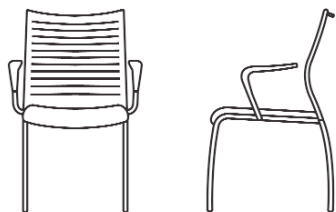

Dimensions

Chair

Seat: 19"D x 18"W x 17.5"H
Back: 20"W x 19"H
Overall Size: 24"D x 24"W x 36"H
20"W w/o arms

COM 8 Yards for every two seats

COL 13 sqft.

Stool

Seat: 19"D x 18"W x 27.5"H
Back: 20"W x 19"H
Overall Size: 24"D x 24.5"W x 46"H
20"W w/o arms

Option Pricing

F1 CAL 133 Fire Rating \$30

C.O.M
 Grade 20 Grade 60 Grade 80 Grade A Grade B Grade C Grade D Grade E Leather COL

Knit Back Stacking Guest Chair, Soft Chrome, Glides

414-SCR-NA-RPG	420	444	474	490	516	541	591	642	735	483
414-SCR-WA-RPG	493	517	547	563	589	614	664	715	808	556

Knit Back Stacking Guest Chair, Black, Glides

414-BL-NA-RPG	420	444	474	490	516	541	591	642	735	483
414-BL-PAB/PAG-RPG	493	517	547	563	589	614	664	715	808	556

Knit Back Stacking Guest Chair, Chrome, Glides