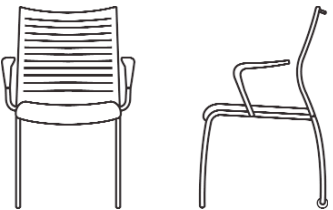

Knit Back Stacking Guest Chair, Chrome, Rear Leg Wheel

414-CHR-NA-RWL	492	516	546	562	588	613	663	714	807	555
414-CHR-PAB/PAG-RWL	570	594	624	640	666	691	741	792	885	633