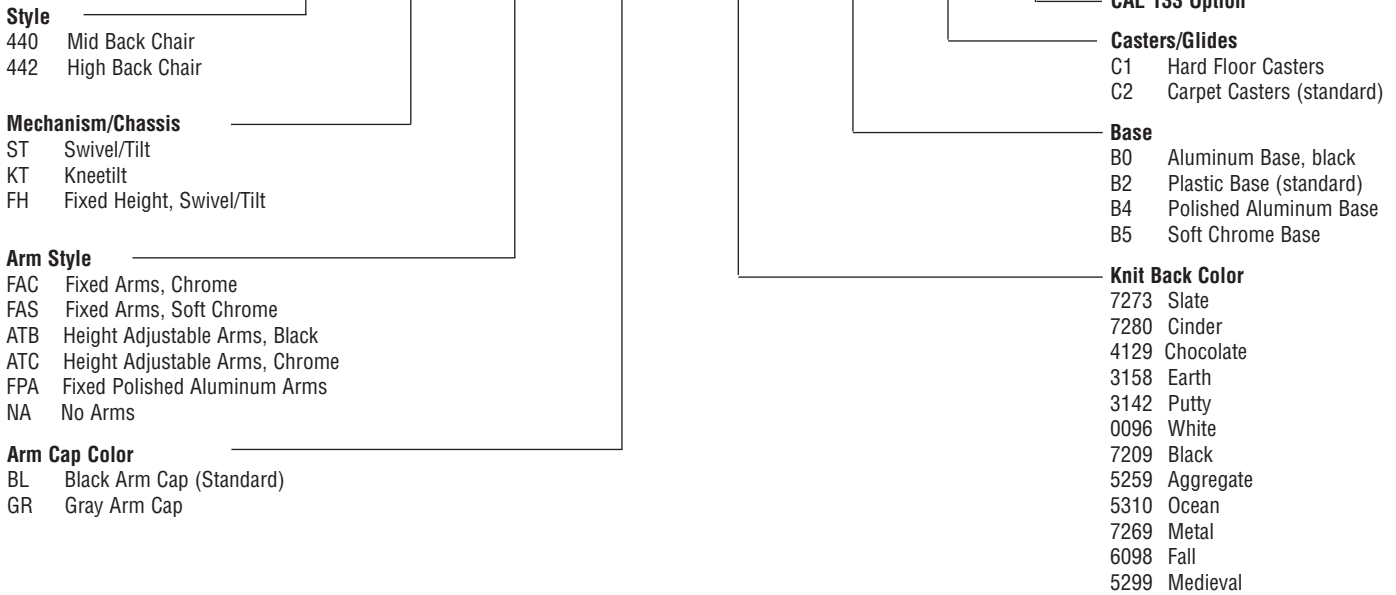

Purl

How to Build a Purl Product Number

440 - ST - FAS - AC - 7273 - B2 - C2 - F1

Features

- Two Back Heights
- Three Mechanism Choices
- Pneumatic Seat Height Adjustment
- High Density Seat Foam
- Knit Back Mesh
- Black or Grey Soft Padded Polyurethane Arms
- Five Star Reinforced Nylon Base (Standard)
- Optional Aluminum Base, Powder Coated or Polished
- Hooded Dual Wheel Caster
- Meets ANSI/BIFMA Standards
- CAL117 Standard, CAL133 Optional
- Lifetime Structural Warranty