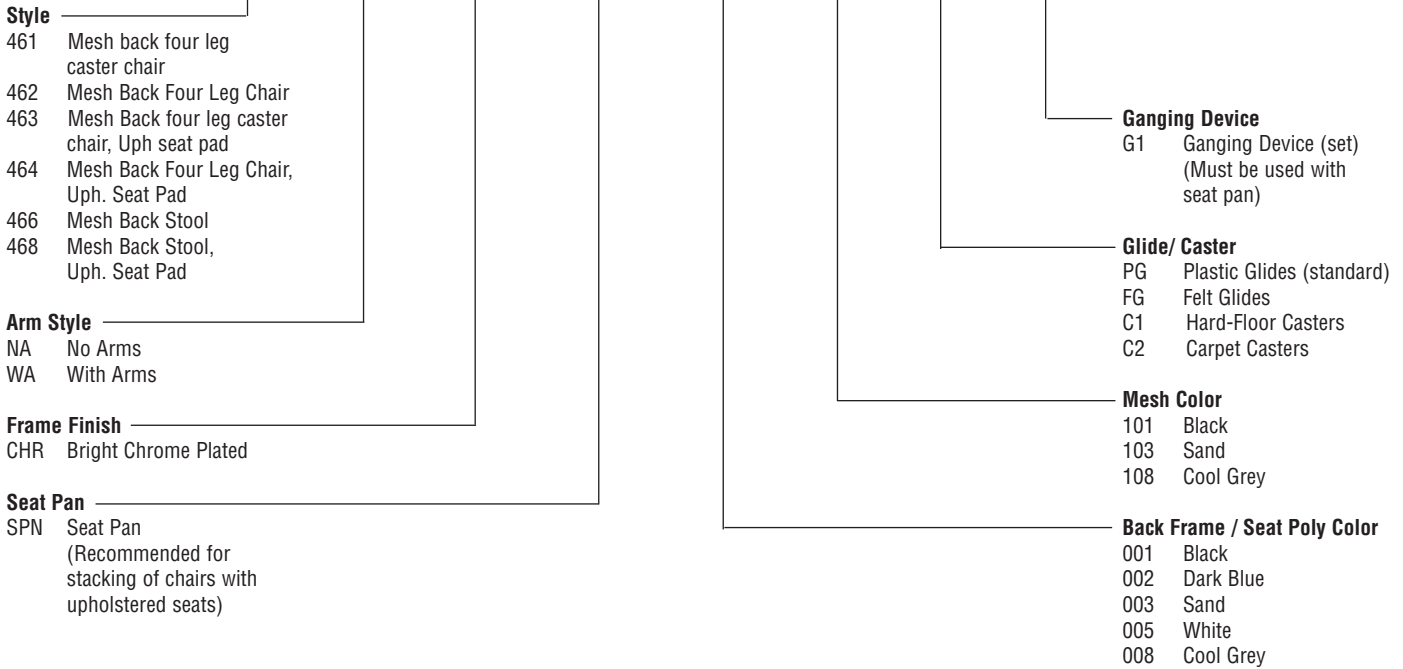

PC-Mesh

How to Build a PC-Mesh Product Number

462 - NA - CHR - SPN - 001 - 101 - PG - G1

Features

- Anatomically Contoured Polypropylene Back With Mesh Insert
- Upholstered Seat Pad Optional
- Sturdy Chrome Plated Tubular Steel Frame
- Optional Seat Pan
- Optional Ganging Device (must be used with seat pan)
- Optional Felt Glides for Hard Floor Applications
- Four Leg and Caster Chairs Stack 8 High on Dolly, 5 High on Floor
- Meets ANSI/BIFMA Standards