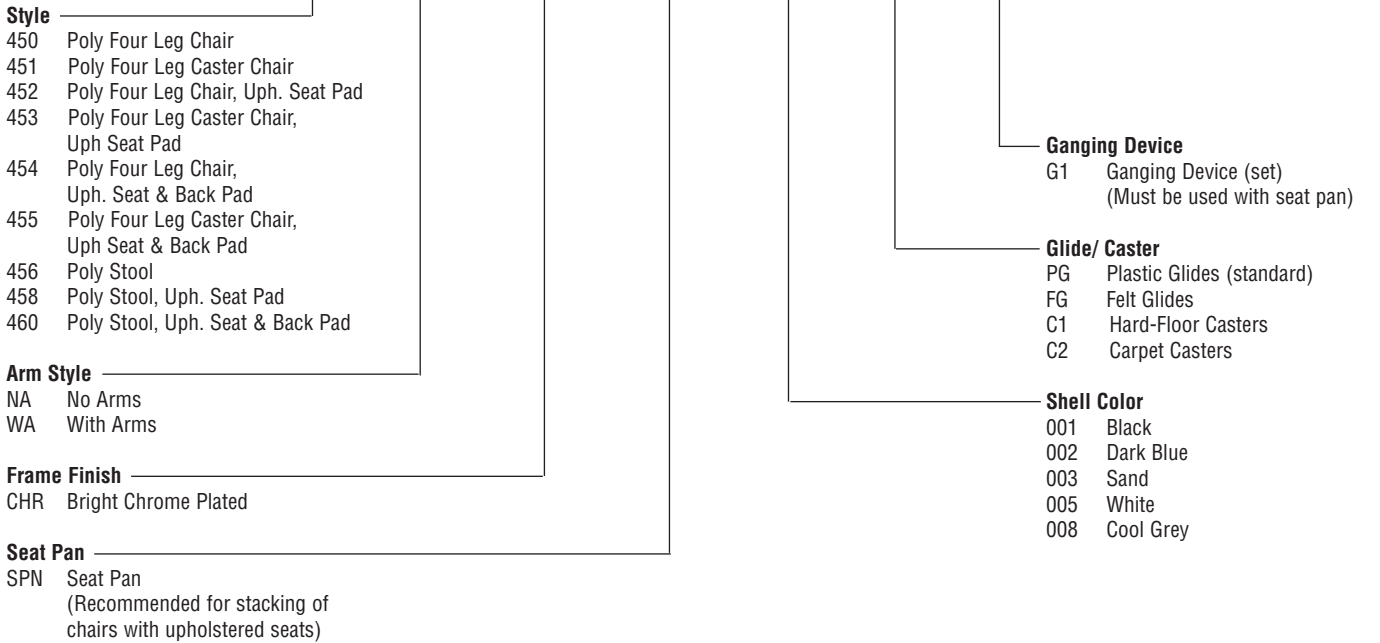

How to Build a PC Product Number

450 - NA - CHR - SPN - 001 - PG - G1

Features

- Anatomically Contoured Polypropylene Seat and Back
- Upholstered Seat and Back Pads Optional
- Sturdy Chrome Plated Tubular Steel Frame
- Optional Seat Pan
- Optional Ganging Device (must be used with seat pan)
- Optional Felt Glides for Hard Floor Applications
- Four Leg and Caster Chairs Stack 8 High on Dolly, 5 High on Floor
- Meets ANSI/BIFMA Standards