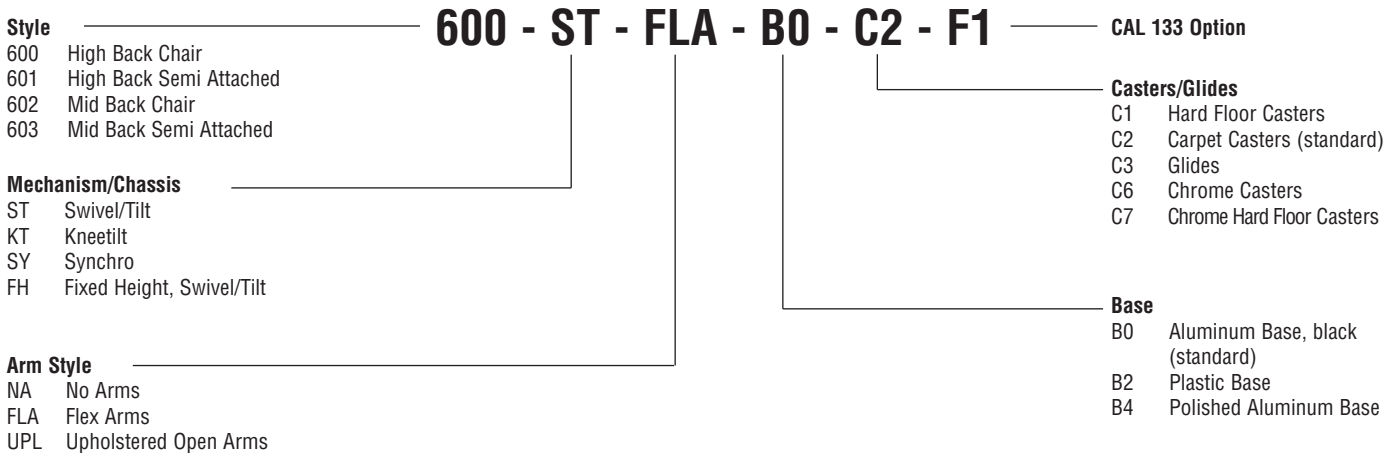

Lineas

How to Build a Lineas Product Number

Features

- Two Back Heights
 - Four Mechanism Choices
 - Two Arm Options
 - Pneumatic Seat Height Adjustment
 - Dual Density Seat Foam
 - Soft Padded Polyurethane Arms
 - Five Star Die Cast Aluminum Base
 - Hooded Dual Wheel Casters
 - Luxurious Semi-Attached Upholstery Option
- Meets ANSI/BIFMA Standards
 CAL117 Standard, CAL133 Optional
 Lifetime Structural Warranty