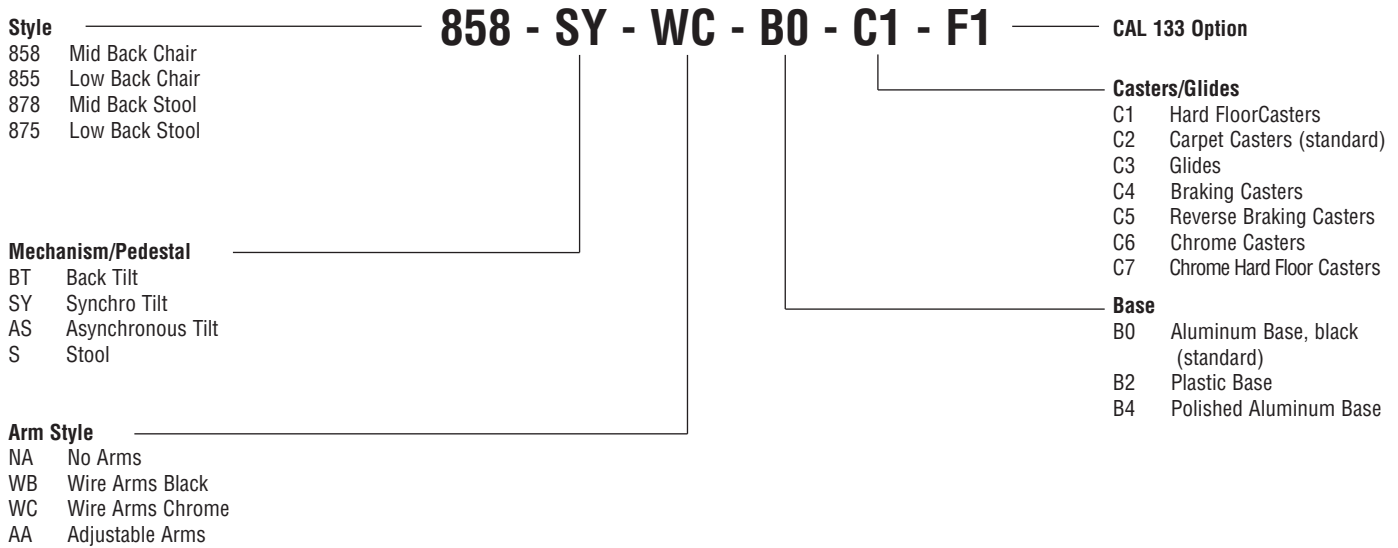

Kinga

How to Build a Kinga Product Number

Chair Features

Two Back Heights
Back Height Adjustment
Three Mechanisms
Three Arm Options
Pneumatic Seat Height Adjustment
Soft Padded Polyurethane Arms
Five Star Die Cast Aluminum Base
Hooded Dual Wheel Casters