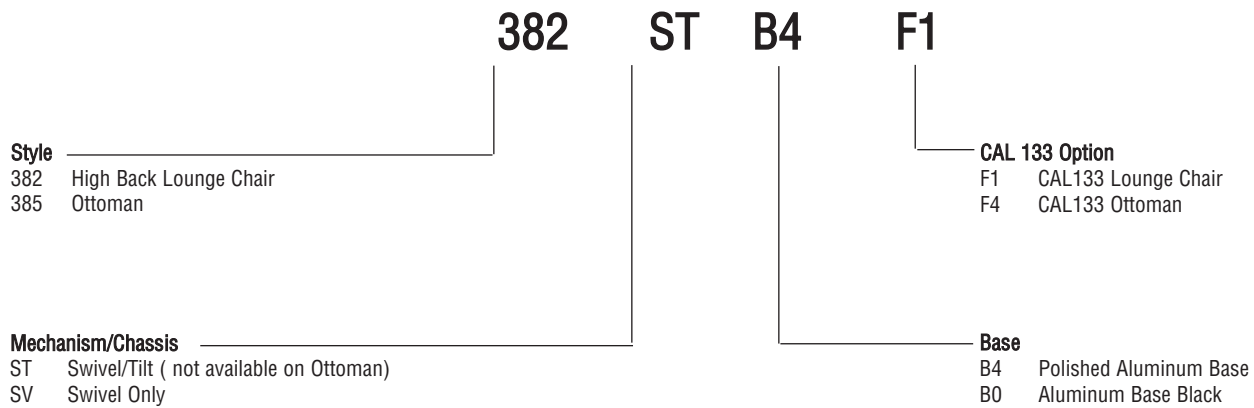

u-Lounge

How to Build a u-Lounge Product Number

Features

- Fully Upholstered High Back & Ottoman
- Two Mechanism Choices
- Four Star Aluminum Base Available in Black or Polished Aluminum
- CAL 117 Standard, CAL 133 Optional
- Meets ANSI/BIFMA Standards
- Lifetime Structural Warranty

Chair Dimensions

Seat:	19"D x 18"W
Seat Height	15-17.5"
Back:	27.5"H x 18"W
Arm Height	24-26.5"
Overall Size:	41.5-43"H x 30.5"W x 32"D
COM	3.5 yards
COL	63 sqft.

Ottoman Dimensions

Seat	22" W x 21" D x 14.5" H
COM	1.6 yards
COL	16 sqft.

Option Pricing

F1 CAL 133 Fire Rating	$100
F4 CAL 133 Fire Rating - Ottoman	$30