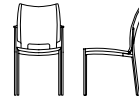

i-stack caster chair / stool

i-stack stacks 6 high on floor / 12 high on dolly

i-beam

i-flexx + / i-swivel

**i-stack shell colors**

sand

yellow

red

white

soft green

cool grey

black

yellow green

soft blue

dark blue

400  
i-stack armless stacking chair

401  
i-stack armless stacking chair  
upholstered seat

402  
i-stack armless stacking chair  
upholstered seat and back

H35 w21 d23

SEAT  
H18 w18 d19

400  
i-stack stacking chair

401  
i-stack stacking chair  
upholstered seat