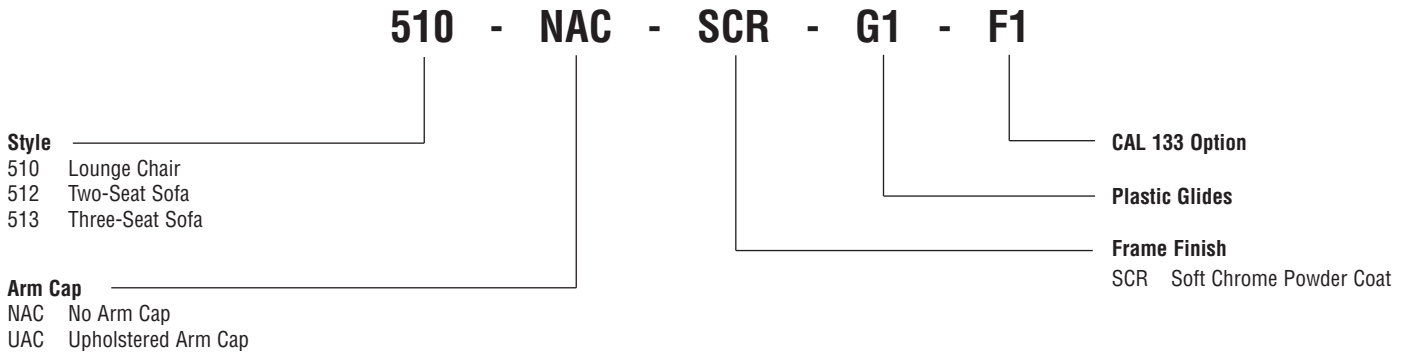

Andras - Lounge

How to Build a Andras - Lounge Number

Features

Sturdy Commercial Quality Construction
Optional Upholstered Arm Caps
CAL117 Standard, CAL133 Optional
Lifetime Structural Warranty

Dimensions

Chair	2-Seat Sofa	3-Seat Sofa
Seat: 20"D x 24"W x 16"H	Seat: 20"D x 47.5"W x 16"H	Seat: 20"D x 71"W x 16"H
Back: 18"H x 24"W	Back: 18"H x 47.5"W	Back: 18"H x 71"W
Overall Size: 28"W x 30"D x 31"H	Overall Size: 51.5"W x 30"D x 31"H	Overall Size: 75"W x 30"D x 31"H
C.O.M. 2 yds	C.O.M. 3 yds	C.O.M. 5.5 yds
C.O.L. 35 sqft.	C.O.L. 54 sqft.	C.O.L. 94 sqft.

Option Pricing

F1	CAL 133 Option Chair	$100
F2	CAL 133 Option 2-Seater	$150
F3	CAL 133 Option 3-Seater	$200
G1	Optional Plastic Glides (Not factory Installed)	$10