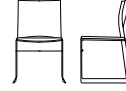

tier designed by lorenzo negrello

S O U R C E
2 0 1 1 B C E

tier stacks 10 high on floor / 45 high on dolly

tier plastic chair / mesh back chair
tier upholstered seat / upholstered seat and back

tier shell colors

sand

dark blue

black

cool grey

red

white

tier mesh colors

sand

grey

black

490
tier plastic chair
H33.25 w21.5 D20
SEAT
H16.5 w21.5 D16.75

491
tier upholstered seat
plastic back chair
H33.25 w21.5 D20
SEAT
H16.5 w21.5 D16.75

492
tier mesh back chair
H33.25 w21.5 D20
SEAT
H16.5 w21.5 D16.75