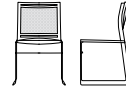

grey

black

490
tier plastic chair
H33.25 w21.5 D20
SEAT
H16.5 w21.5 D16.75

491
tier upholstered seat
plastic back chair
H33.25 w21.5 D20
SEAT
H16.5 w21.5 D16.75

492
tier mesh back chair
H33.25 w21.5 D20
SEAT
H16.5 w21.5 D16.75

493
tier upholstered seat
mesh back chair
H33.25 w21.5 D20
SEAT
H16.5 w21.5 D16.75

494
tier fully upholstered chair
H33.25 w21.5 D20
SEAT
H16.5 w21.5 D16.75

SOURCE
20NBCE