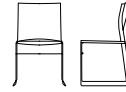

tier designed by lorenzo negrello

S O U R C E
2 0 1 1 B C E

tier stacks 10 high on floor / 45 high on dolly

tier plastic chair / mesh back chair
tier upholstered seat / upholstered seat and back

tier shell colors

grey

black

490
tier plastic chair
H33.25 w21.5 D20
SEAT
H16.5 w21.5 D16.75

491
tier upholstered seat
plastic back chair
H33.25 w21.5 D20
SEAT
H16.5 w21.5 D16.75

492
tier mesh back chair
H33.25 w21.5 D20
SEAT
H16.5 w21.5 D16.75