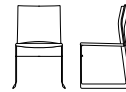

grey

black

490
tier plastic chair
H33.25 w21.5 D20
SEAT
H16.5 w21.5 D16.75

491
tier upholstered seat
plastic back chair
H33.25 w21.5 D20
SEAT
H16.5 w21.5 D16.75

492
tier mesh back chair
H33.25 w21.5 D20
SEAT
H16.5 w21.5 D16.75

493
tier upholstered seat
mesh back chair
H33.25 w21.5 D20
SEAT
H16.5 w21.5 D16.75

494
tier fully upholstered chair
H33.25 w21.5 D20
SEAT
H16.5 w21.5 D16.75

SOURCE
20NBCE