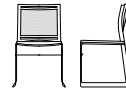

grey

black

490
tier plastic chair
H33.25 w21.5 D20
SEAT
H16.5 w21.5 D16.75

491
tier upholstered seat
plastic back chair
H33.25 w21.5 D20
SEAT
H16.5 w21.5 D16.75

492
tier mesh back chair
H33.25 w21.5 D20
SEAT
H16.5 w21.5 D16.75

493
tier upholstered seat
mesh back chair
H33.25 w21.5 D20
SEAT
H16.5 w21.5 D16.75

494
tier fully upholstered chair
H33.25 w21.5 D20
SEAT
H16.5 w21.5 D16.75

SOURCE
20NBCE