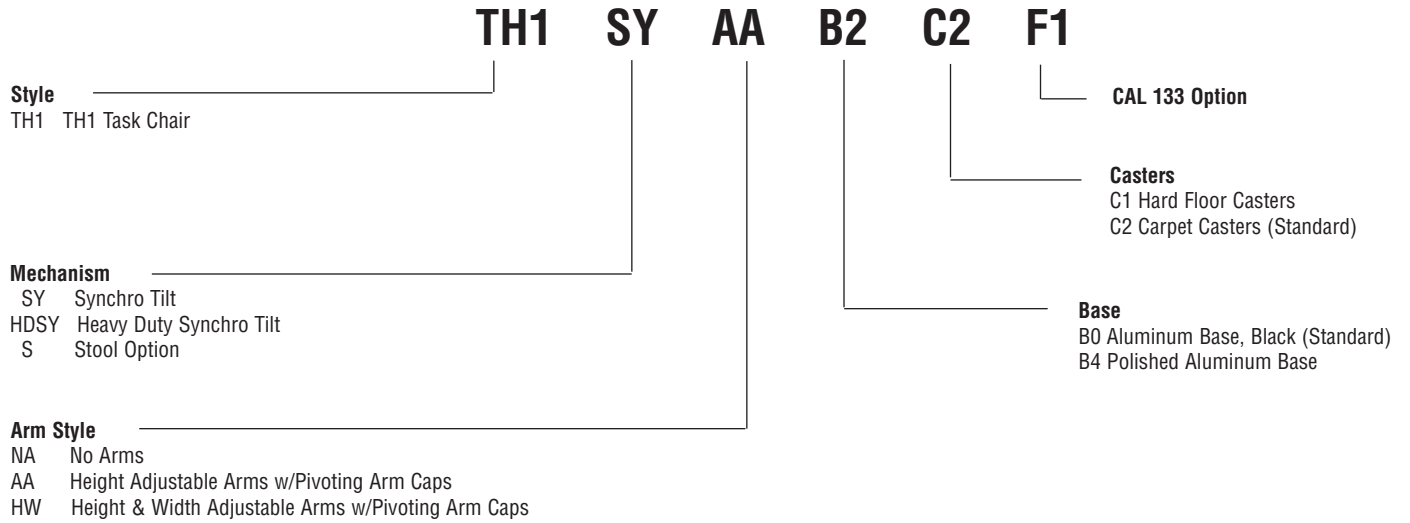

TH1

How to Build a TH1 Product Number

Features

Height adjustable back using a five position ratchet mechanism

Back Angle adjustment with five separate positions

Tilt tension adjustment

Pneumatic seat height adjustment