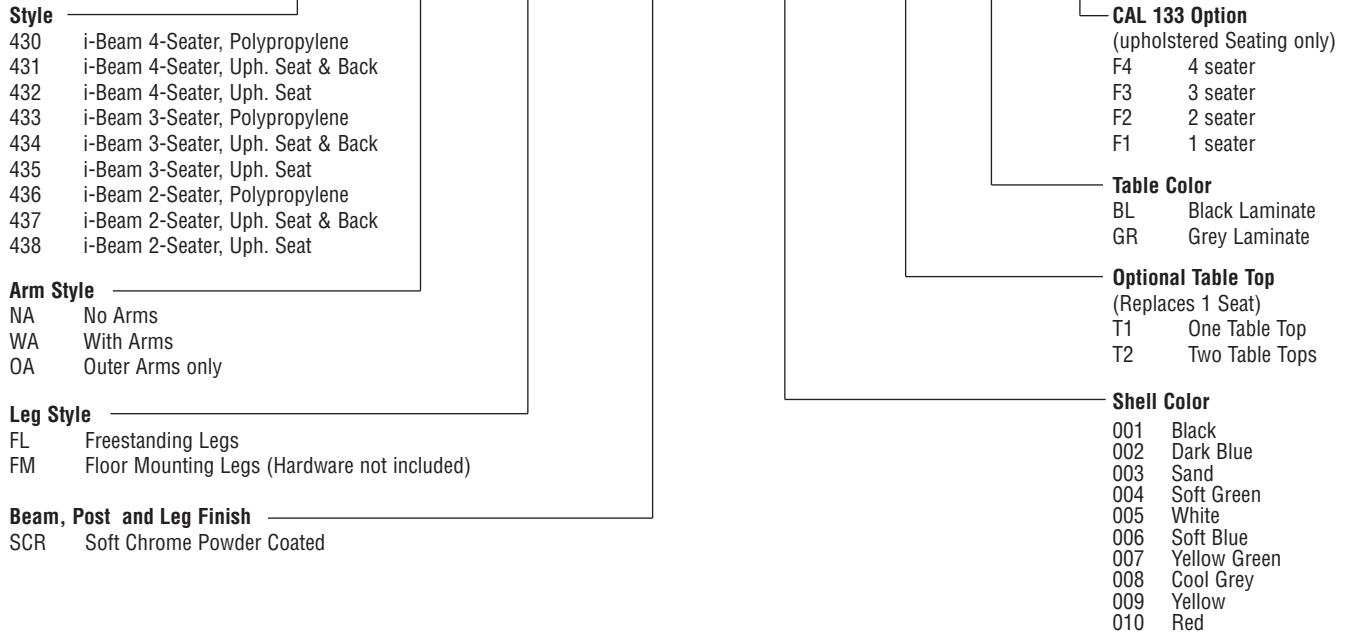

i - Beam

How to Build an i-Beam Product Number

430 - NA - FL - SCR - 001 - T1 - BL - F4

Features

Contract Grade Beam Seating
 Freestanding or Floor Mounted (Hardware not included)
 Multiple Units Connect in Line (see Option Pricing for required Linking Devices)
 Convenient Floor Levelers
 High Impact Polypropylene Seats and Backs
 Upholstered Seat and Back Pads Optional
 Optional Arms on each Seat or Sides Only
 Table Tops Optional, Black or Grey Laminate, 17.75" x 17.75"
 Simple Assembly Required