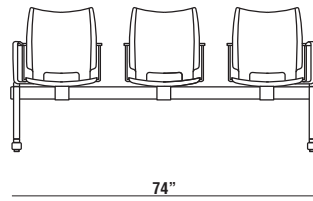

i - Beam

How to Build an i-Beam Product Number

430 - NA - FL - SCR - 001 - T1 - BL - F4

Features

Contract Grade Beam Seating
 Freestanding or Floor Mounted (Hardware not included)
 Multiple Units Connect in Line (see Option Pricing for required Linking Devices)
 Convenient Floor Levelers
 High Impact Polypropylene Seats and Backs
 Upholstered Seat and Back Pads Optional
 Optional Arms on each Seat or Sides Only
 Table Tops Optional, Black or Grey Laminate, 17.75" x 17.75"
 Simple Assembly Required

Dimensions

Requirements per Seating Unit

C.O.M.	Seat and Back:	.7 yards
	Seat Only:	.7 yards for every 2 seats
C.O.L.	Seat and Back:	12 sqft.
	Seats Only:	6 sqft.

Option Pricing

F1	1-Seat CAL 133 Fire Rating (CAL 133 suitable fabric must be used)	\$50
F2	2-Seat CAL 133 Fire Rating (CAL 133 suitable fabric must be used)	\$80
F3	3-Seat CAL 133 Fire Rating (CAL 133 suitable fabric must be used)	\$110
F4	4-Seat CAL 133 Fire Rating (CAL 133 suitable fabric must be used)	\$140
T1	Table Top Option (deduct price differential per seating unit replaced)	-\$65
LD	Linking Device	\$50