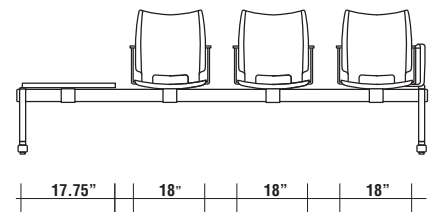

i - Beam

How to Build an i-Beam Product Number

430 - NA - FL - SCR - 001 - T1 - BL - F4

Features

Contract Grade Beam Seating
 Freestanding or Floor Mounted (Hardware not included)
 Multiple Units Connect in Line (see Option Pricing for required Linking Devices)
 Convenient Floor Levelers
 High Impact Polypropylene Seats and Backs
 Upholstered Seat and Back Pads Optional
 Optional Arms on each Seat or Sides Only
 Table Tops Optional, Black or Grey Laminate, 17.75" x 17.75"
 Simple Assembly Required

Dimensions

Requirements per Seating Unit

C.O.M.	Seat and Back:	.7 yards
	Seat Only:	.7 yards for every 2 seats
C.O.L.	Seat and Back:	12 sqft.
	Seats Only:	6 sqft.

Option Pricing

F1	1-Seat CAL 133 Fire Rating (CAL 133 suitable fabric must be used)	\$50
F2	2-Seat CAL 133 Fire Rating (CAL 133 suitable fabric must be used)	\$80
F3	3-Seat CAL 133 Fire Rating (CAL 133 suitable fabric must be used)	\$110
F4	4-Seat CAL 133 Fire Rating (CAL 133 suitable fabric must be used)	\$140
T1	Table Top Option (deduct price differential per seating unit replaced)	-\$65
LD	Linking Device	\$50