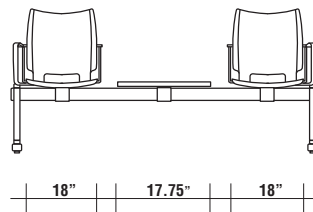

i - Beam

How to Build an i-Beam Product Number

430 - NA - FL - SCR - 001 - T1 - BL - F4

Features

Contract Grade Beam Seating
 Freestanding or Floor Mounted (Hardware not included)
 Multiple Units Connect in Line (see Option Pricing for required Linking Devices)
 Convenient Floor Levelers
 High Impact Polypropylene Seats and Backs
 Upholstered Seat and Back Pads Optional
 Optional Arms on each Seat or Sides Only
 Table Tops Optional, Black or Grey Laminate, 17.75" x 17.75"
 Simple Assembly Required

Dimensions

Requirements per Seating Unit

C.O.M.	Seat and Back:	.7 yards
	Seat Only:	.7 yards for every 2 seats
C.O.L.	Seat and Back:	12 sqft.
	Seats Only:	6 sqft.

Option Pricing

F1	1-Seat CAL 133 Fire Rating (CAL 133 suitable fabric must be used)	\$50
F2	2-Seat CAL 133 Fire Rating (CAL 133 suitable fabric must be used)	\$80
F3	3-Seat CAL 133 Fire Rating (CAL 133 suitable fabric must be used)	\$110
F4	4-Seat CAL 133 Fire Rating (CAL 133 suitable fabric must be used)	\$140
T1	Table Top Option (deduct price differential per seating unit replaced)	-\$65
LD	Linking Device	\$50