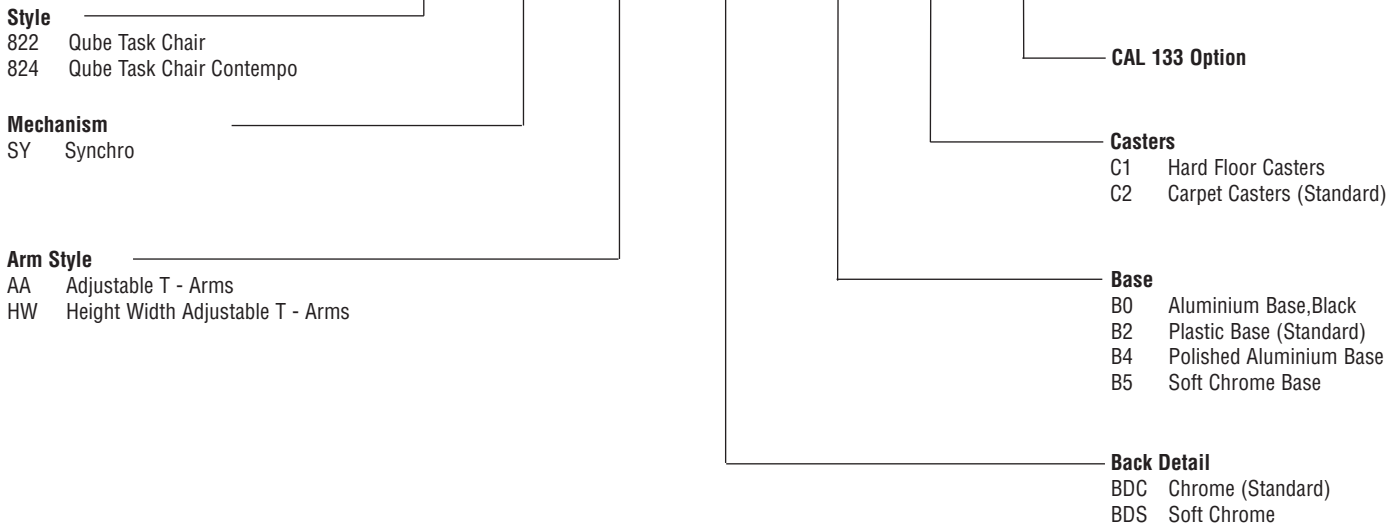

## How to Build a Qube Product Number

**822 - SY - AA - BDC - B2 - C2 - F1**