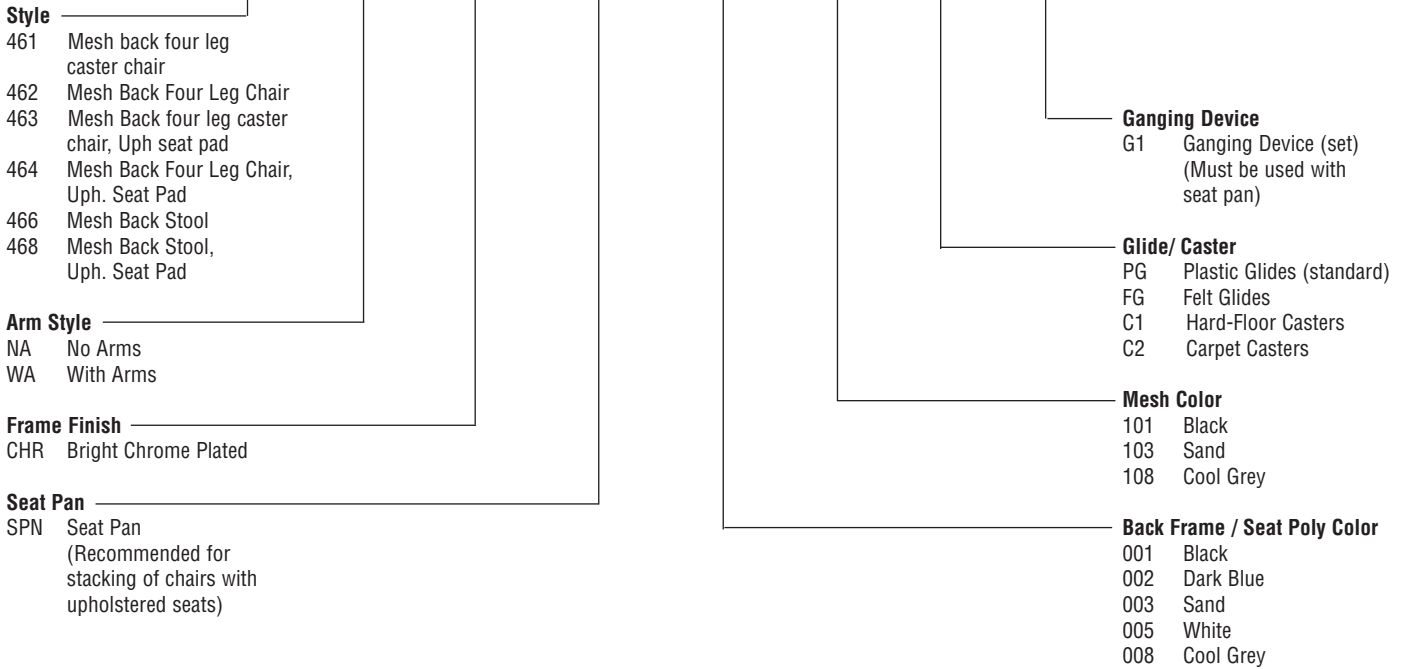

PC-Mesh

How to Build a PC-Mesh Product Number

462 - NA - CHR - SPN - 001 - 101 - PG - G1

Features

- Anatomically Contoured Polypropylene Back With Mesh Insert
- Upholstered Seat Pad Optional
- Sturdy Chrome Plated Tubular Steel Frame
- Optional Seat Pan
- Optional Ganging Device (must be used with seat pan)
- Optional Felt Glides for Hard Floor Applications
- Four Leg and Caster Chairs Stack 8 High on Dolly, 5 High on Floor
- Meets ANSI/BIFMA Standards

Option Pricing

FG	Felt Glides (recommended for all hard floor applications)	$8
G1	Ganging Connector (Pair) (must be used with seat pan)	$20
SPN	Seat Pan (recommended for stacking chairs with UPH seats)	$16
450/DL	Transport Dolly (6 Chair Capacity)	$325
450/FW	Storage Dolly (10 Chair Capacity)	$270
C1	Hard Floor Caster	$19
C2	Carpet Caster (Standard)	n/c

CAL 133 option available. Minimum quantities and certain colors apply. Contact Customer Service for details.

Dimensions

Chair

Seat:	17.5"D x 18"W x 18"H
Back:	16"W x 16"H
Overall Size w/Arms:	21"D x 22"W x 33"H
Overall Size Armless:	21"D x 18.75"W x 33"H
C.O.M.	
Seat and Back Pad:	.7 yards
Seat Only:	.7 yards for every 2 seats

Stool

Seat:	17.5"D x 18"W x 28"H
Back:	16"W x 16"H
Overall Size w/Arms:	21"D x 22"W x 43"H
Overall Size Armless:	21"D x 18.75"W x 43"H
C.O.M.	
Seat and Back Pad:	.7 yards
Seat Only:	.7 yards for every 2 seats