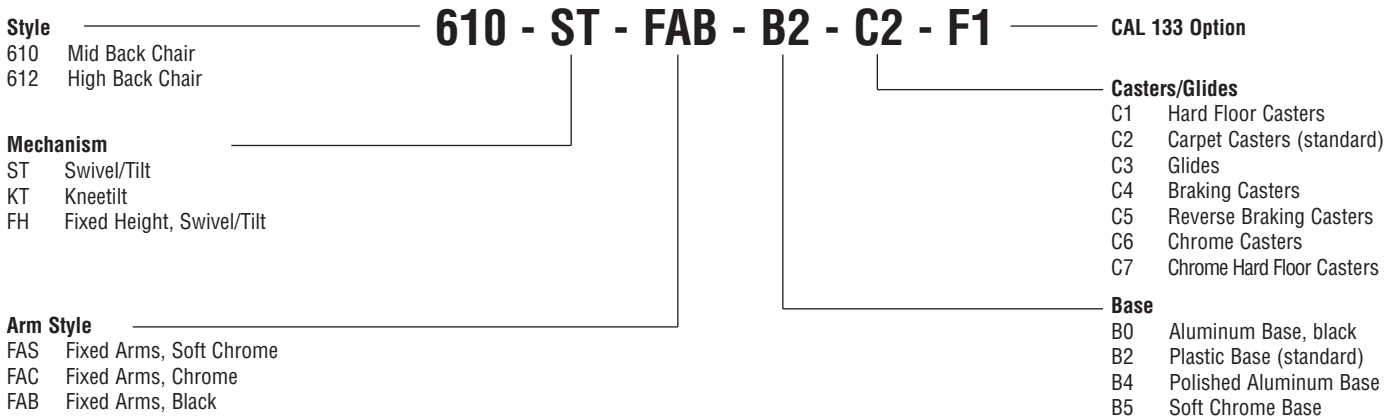

Link

How to Build a Link Product Number

Features

- Two Back Heights
- Three Mechanism Choices
- Pneumatic Seat Height Adjustment
- High Density Seat Foam
- Cordura Covered Outer Shell
- Soft Padded Polyurethane Arms
- Five Star Nylon Base
- Hooded Dual Wheel Casters
- Meets ANSI/BIFMA Standards
- CAL117 Standard, CAL133 Optional
- Lifetime Structural Warranty