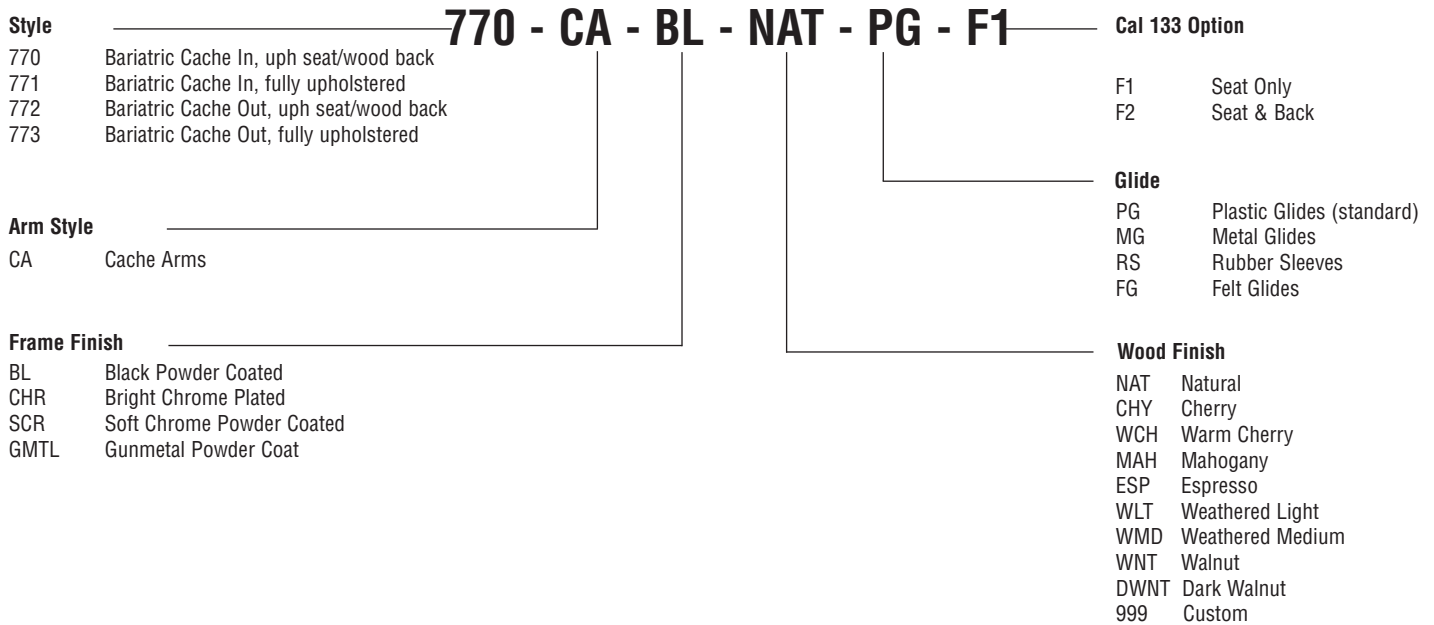

Cache Bariatric

How to Build a Cache Bariatric Product Number

Features

Cache Style Arms Standard
 Fully Upholstered Seat and Back
 Upholstered Seat with Wood Back
 Nine Standard Wood Finishes
 Wallsaver Frame Only
 Black, Soft Chrome and Gun Metal Frame Finishes are Standard. Bright Chrome Frame Finish is Optional.
 Finishes are Standard
 Polyurethane Arm