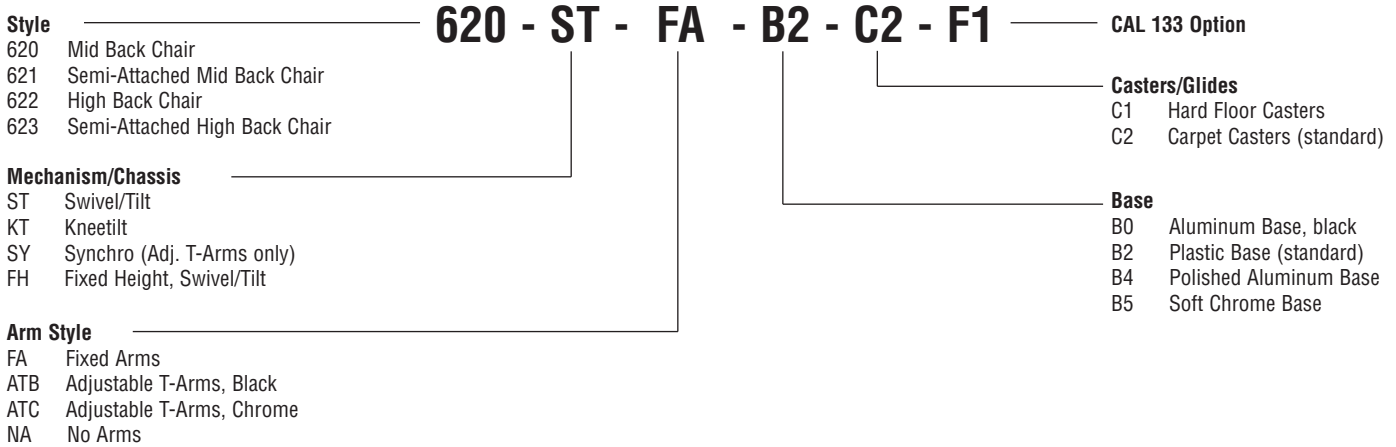

## Features

- Two Back Heights
- Three Mechanism Choices (Synchro with T-Arms only)
- Pneumatic Seat Height Adjustment
- High Density Seat Foam
- Luxurious Semi-Attached Upholstery Optional
- Soft Padded Polyurethane Arms
- Five Star Reinforced Nylon Base (Standard)
- Optional Aluminum Base, Powder Coated or Polished
- Hooded Dual Wheel Casters
- Meets ANSI/BIFMA Standards
- CAL117 Standard, CAL133 Optional
- Lifetime Structural Warranty