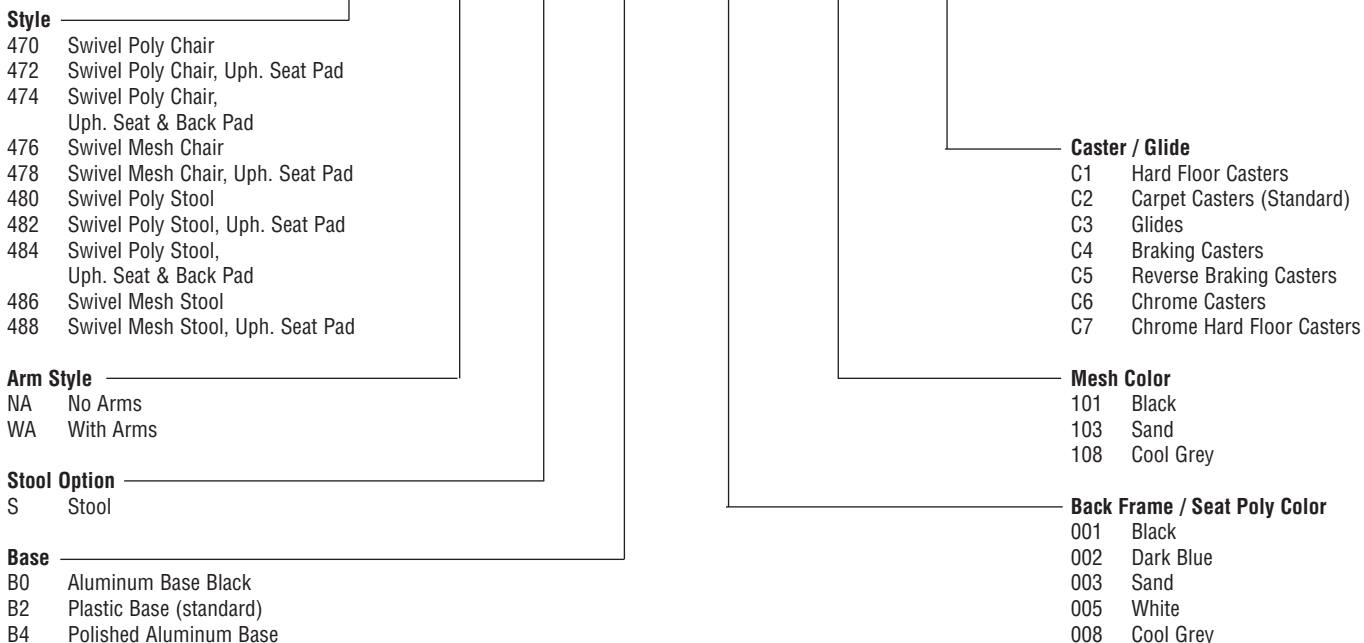

PC-Swivel

How to Build a PC-Swivel Product Number

470 - NA - S - B0 - 001 - 101 - C2

Features

- Height Adjustable Swivel Only
- High Impact Polypropylene Seat and Back
- Upholstered Seat and Back Pads Optional
- Color Matched Injection Molded Arms
- Meets ANSI/BIFMA Standards
- Lifetime Structural Warranty