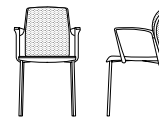

pc designed by lorenzo negrello

S O U R C E
S O U R C E

pc chair

pc upholstered seat and back / pc mesh back

pc upholstered seat and back

pc stacks six high on floor / ten high on dolly

pc swivel

pc with casters

pc stool

pc shell colors

sand

dark blue

black

cool grey

white

pc mesh colors

sand

grey

black

450
pc armless stacking chair

452
pc armless stacking chair
upholstered seat

454
pc armless stacking chair
upholstered seat and back

H33 w18.75 d21

SEAT
H18 w18 d17.5

450
pc stacking chair

452
pc stacking chair
upholstered seat

454
pc stacking chair
upholstered seat and back

H33 w22 d21

SEAT
H18 w18 d17.5

462
pc mesh back stacking chair

464
pc mesh back stacking chair
upholstered seat