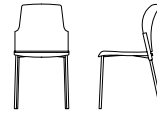

pc designed by lorenzo negrello

S O U R C E
S O U R C E

pc chair

pc upholstered seat and back / pc mesh back

pc upholstered seat and back

pc stacks six high on floor / ten high on dolly

pc swivel

pc with casters

pc stool

pc shell colors

sand

dark blue

black

cool grey

white

pc mesh colors

sand

grey

black

450
pc armless stacking chair

452
pc armless stacking chair
upholstered seat

454
pc armless stacking chair
upholstered seat and back

H33 w18.75 d21

SEAT
H18 w18 d17.5

450
pc stacking chair

452
pc stacking chair
upholstered seat

454
pc stacking chair
upholstered seat and back

H33 w22 d21

SEAT
H18 w18 d17.5

462
pc mesh back stacking chair

464
pc mesh back stacking chair
upholstered seat