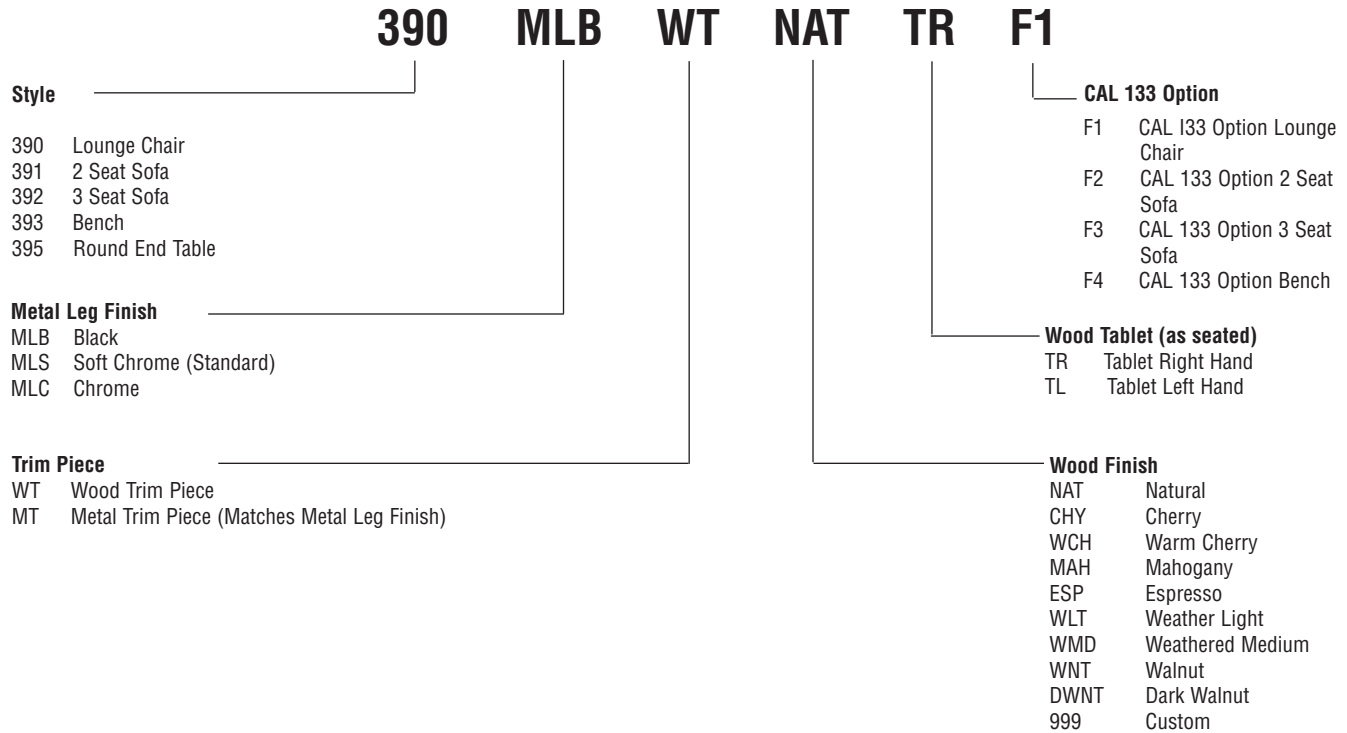

Analog Lounge

How to Build a Analog Lounge Product Number

Features

- Meets ANSI/BIFMA Standards
- CAL 117 Standard, CAL 133 Optional
- Lifetime Structural Warranty
- Tablet Side is "as seated"
- All Wood Parts Finished Alike
- Nine Standard Wood Finishes

Dimensions

Lounge Chair

Seat	21"D x 24"W x 16"H
Back	14"H x 24"W
Arm Height	24.38"H
Overall Size	28.75"H x 33"D x 36"W

COM 4.25 yards

COL 72 sqft.

Three Seat Sofa

Seat	21"D x 72"W x 16"H
Back	14"H x 72"W
Arm Height	24.38"H
Overall Size	28.75"H x 33"D x 84"W